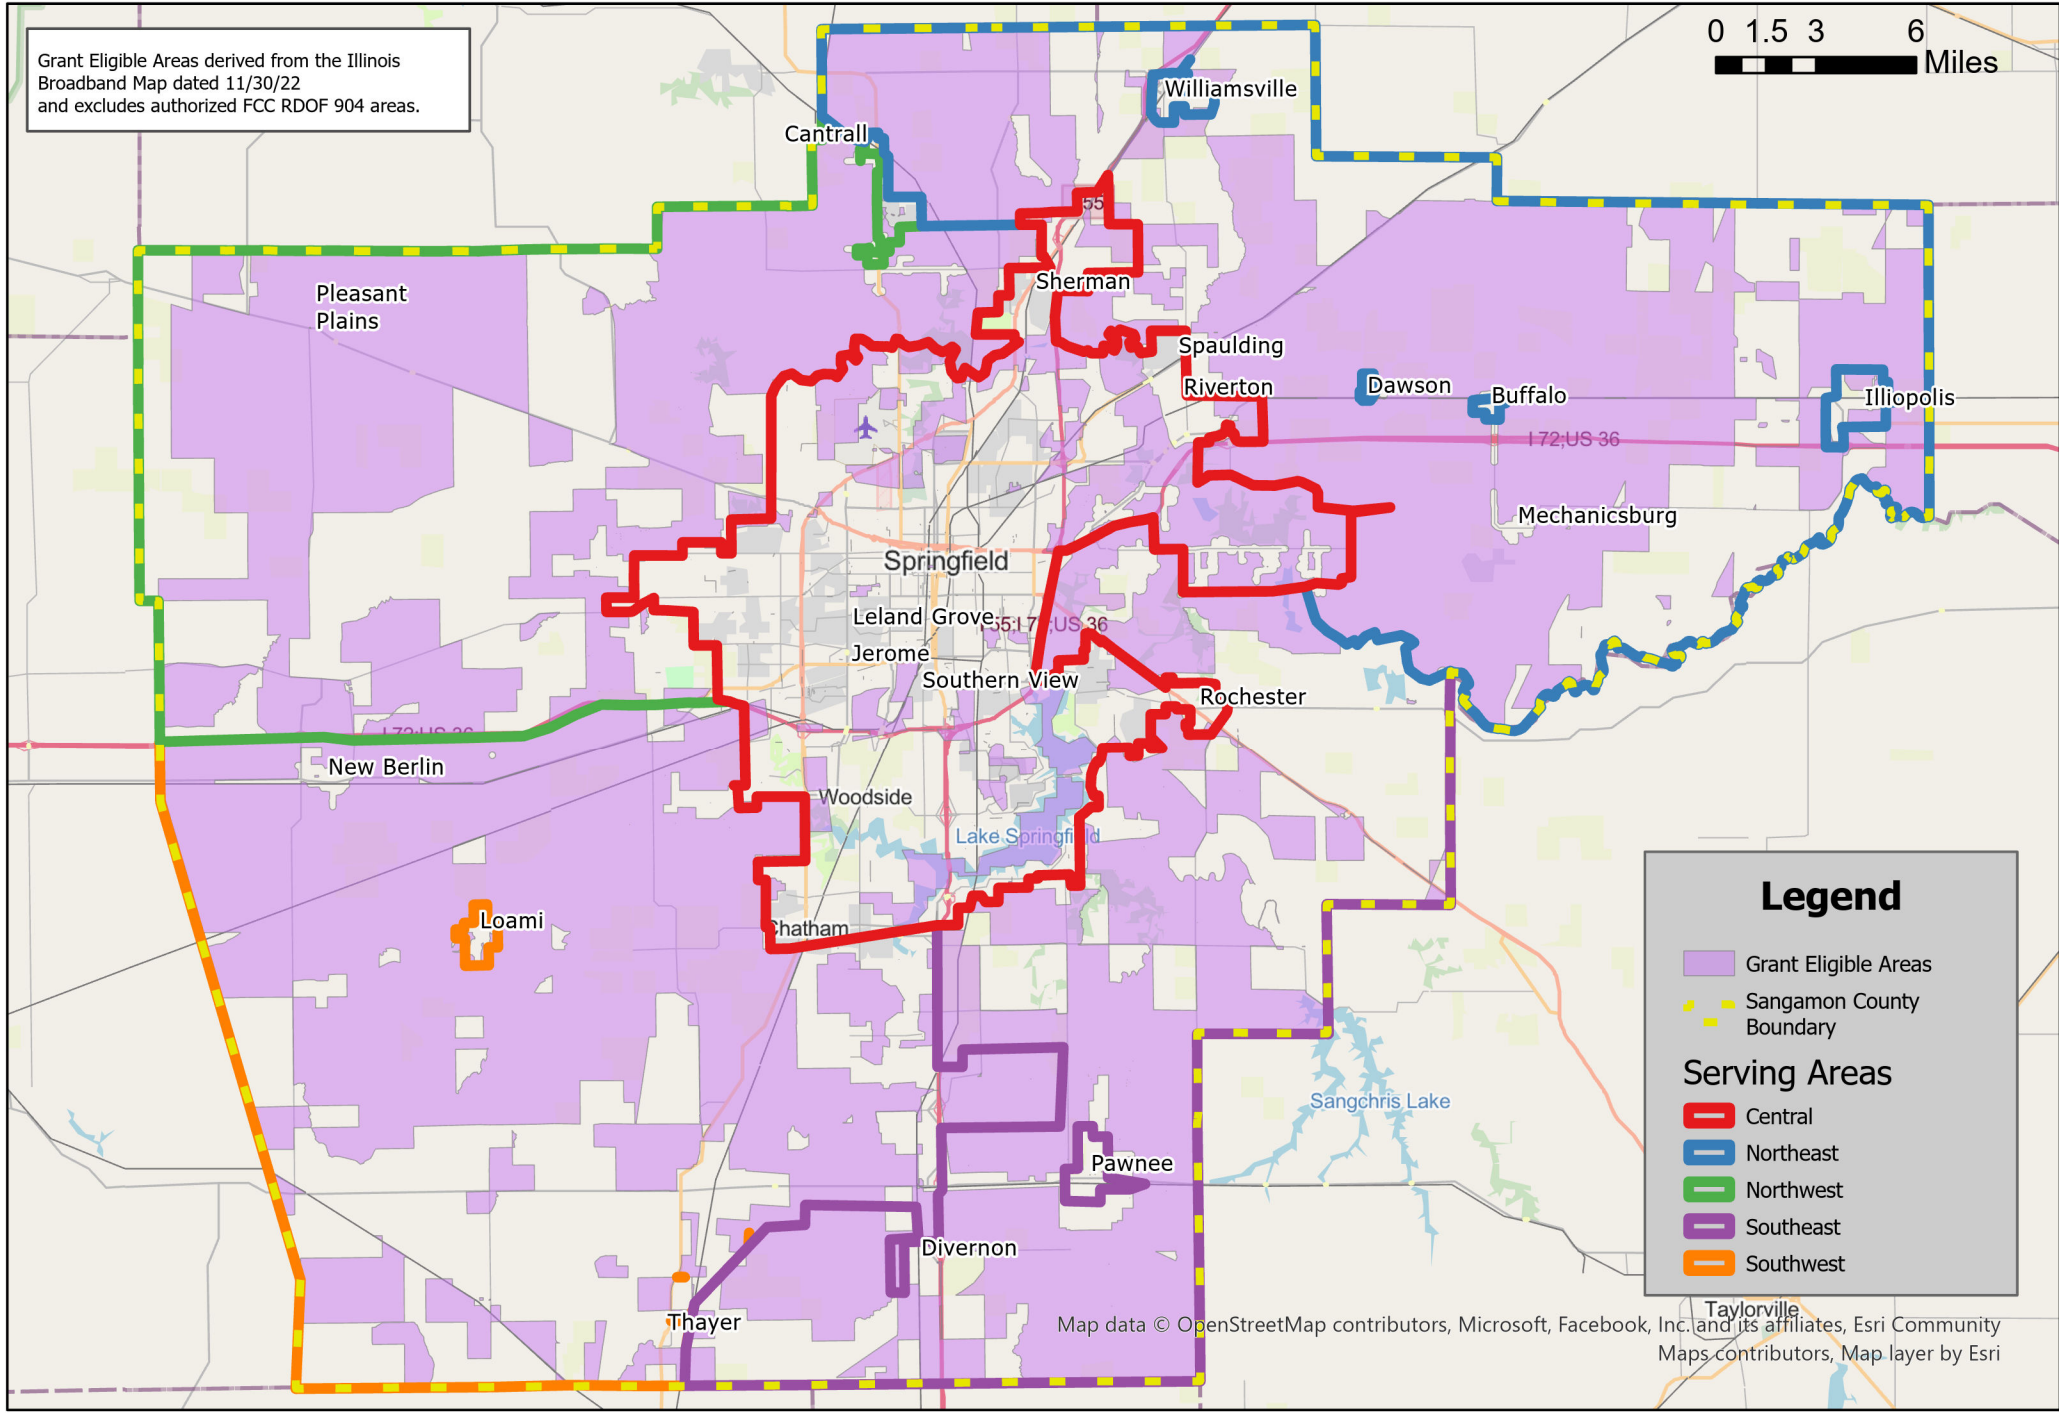

# Sangamon County IL Grant Eligible Areas

Scale: 1:365,000

Grant Eligible Areas derived from the Illinois Broadband Map dated 11/30/22 and excludes authorized FCC RDOF 904 areas.

### Legend

- Grant Eligible Areas
- Sangamon County Boundary

### Serving Areas

- Central
- Northeast
- Northwest
- Southeast
- Southwest